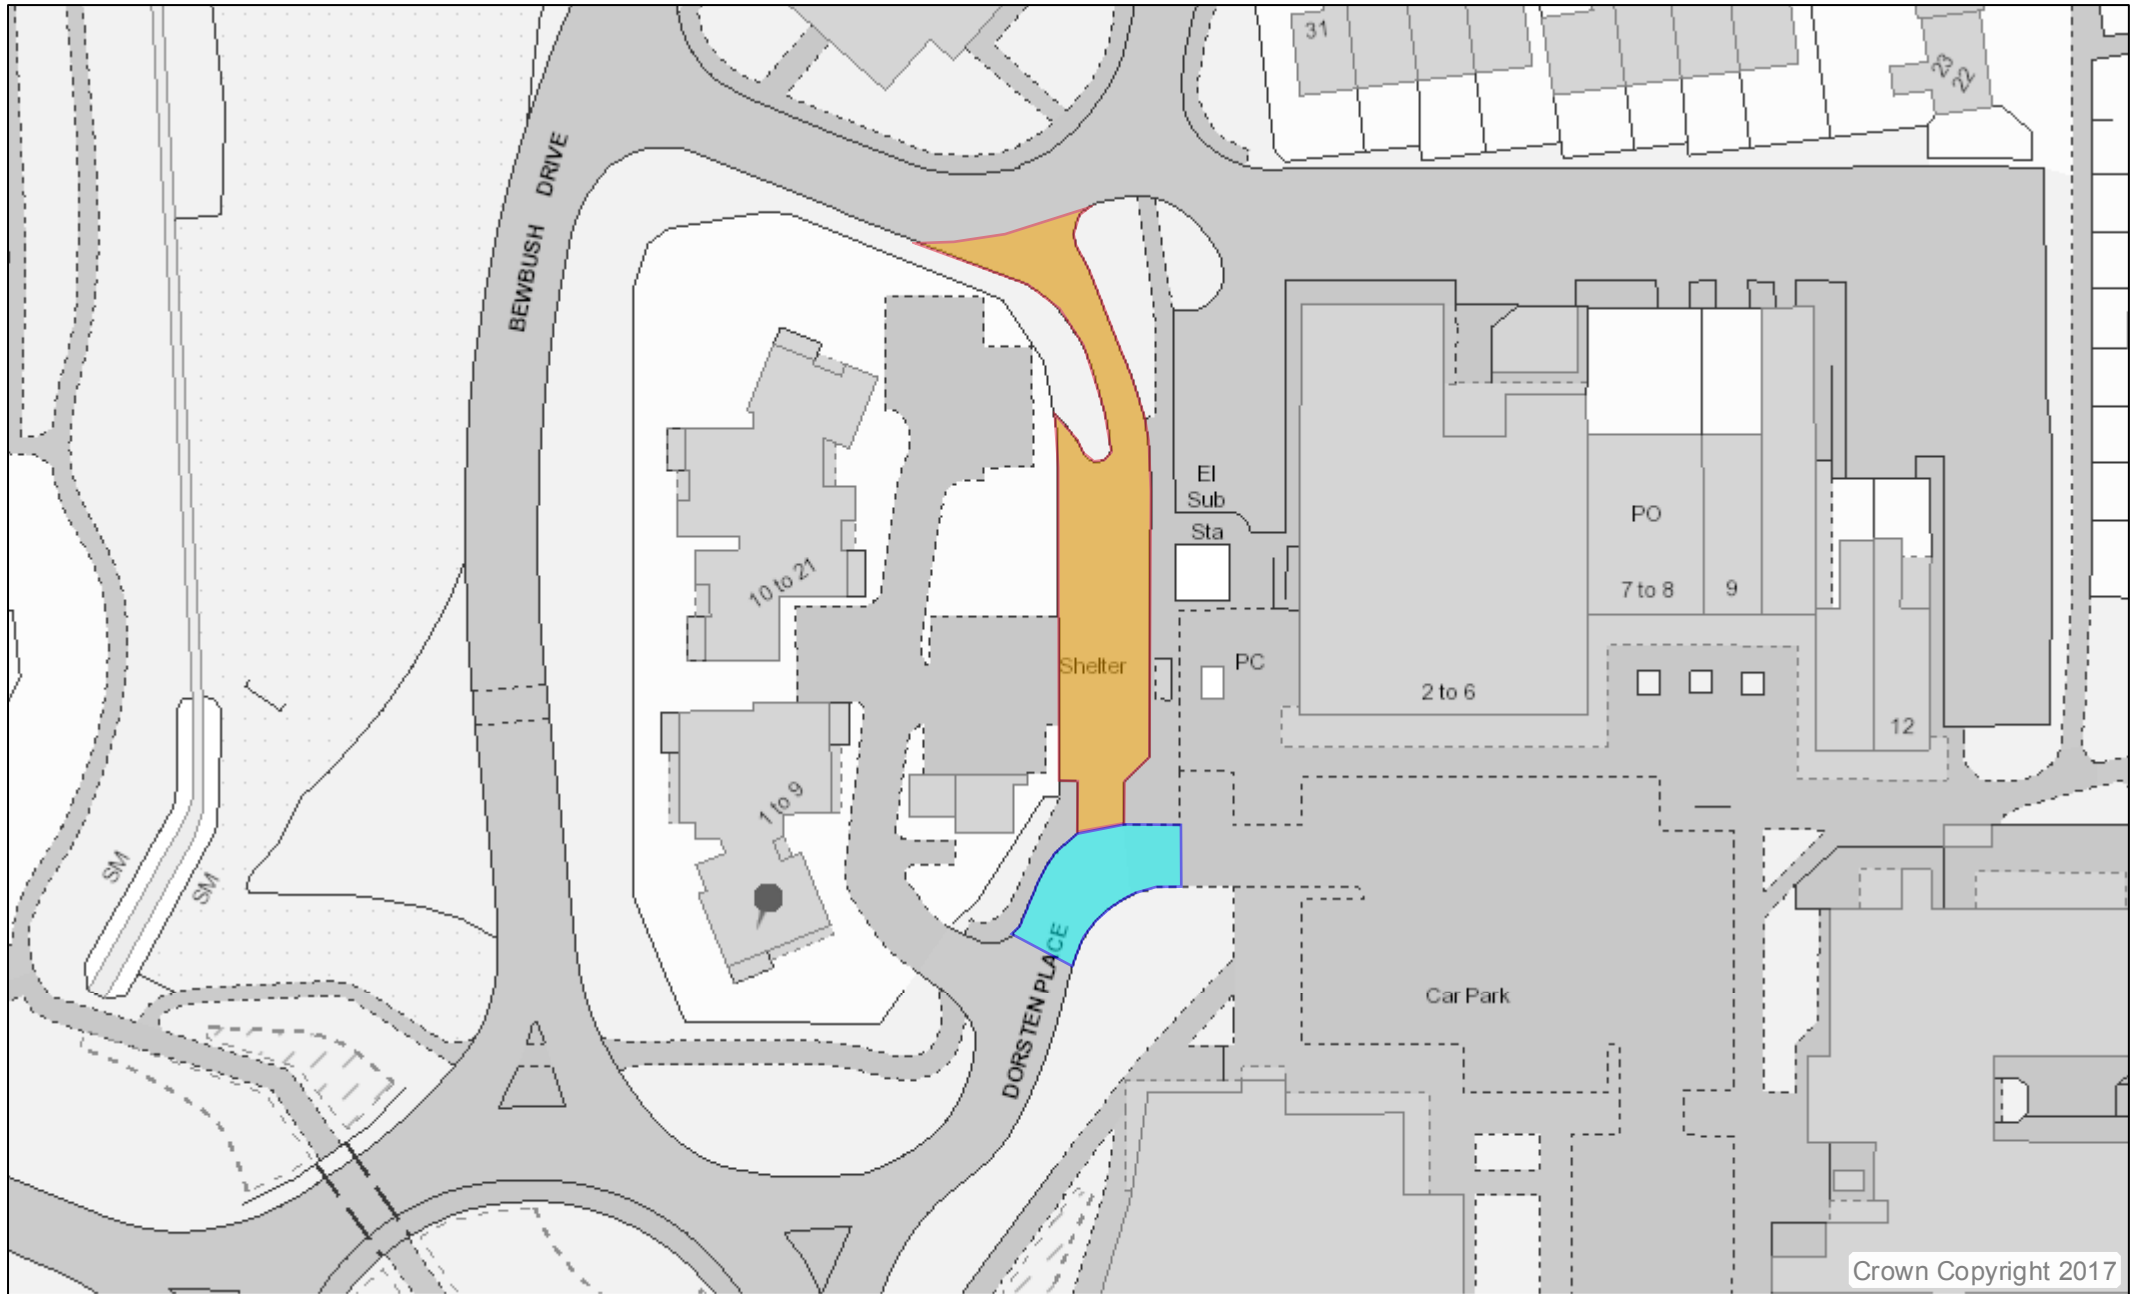

## Road Closure Date Notification: Dorsten Square, Bewbush (05.08.2022) - Carriageway Resurfacing – Crawley

Please be advised that the below roads are due to be closed on the dates and times specified below for Carriageway Reconstruction and Resurfacing. The work that will be carried out will involve replacing the original construction and to increase the strength of the road in order to provide a smooth, durable running surface on which the buses run. A small section of the carriageway leading into the car park will also be resurfaced. No public access will be allowed into the working area while these works are being carried out. Most of our works will be contained within the bus stop area and should not have a significant impact on the local community. However, when we resurface the section of Dorsten Place which coincides with the exit from the bus stop, access to and egress from the car park will be prohibited while our resurfacing works are being carried out

Road Name	Location	Date (from and to)	Timing of Closure (eg, 24hr, off peak 09:30 to 16:00, Night 08:00 to 06:00)
Bus Stop Closure <i>Drainage investigation and minor civils</i>	Bus Stop area	05/08/2022 – 06/08/2022	08:00 – 18:00
Bus Shelter Closure <i>Carriageway Reconstruction</i>	Bus Stop area	08/08/2022 – 11/08/2022	08:00 – 18:00
Dorsten Place <i>Carriageway Resurfacing</i>	Bus Stop area and Dorsten Square	12/08/2022	08:00 – 18:00

For exact location details, please see attached the phasing plan.

If you have any questions regarding this specific closure, please reply to this email directly.

Further information can also be found via [one.network](#)

# Dorsten Place, Crawley - Phasing Plan

Date: 26/07/2022

Author: EM

Scale 1:750

Map Notes:

 Friday 5th August - Thursday 11th August 2022

 Friday 12th August 2022

Crown Copyright 2017