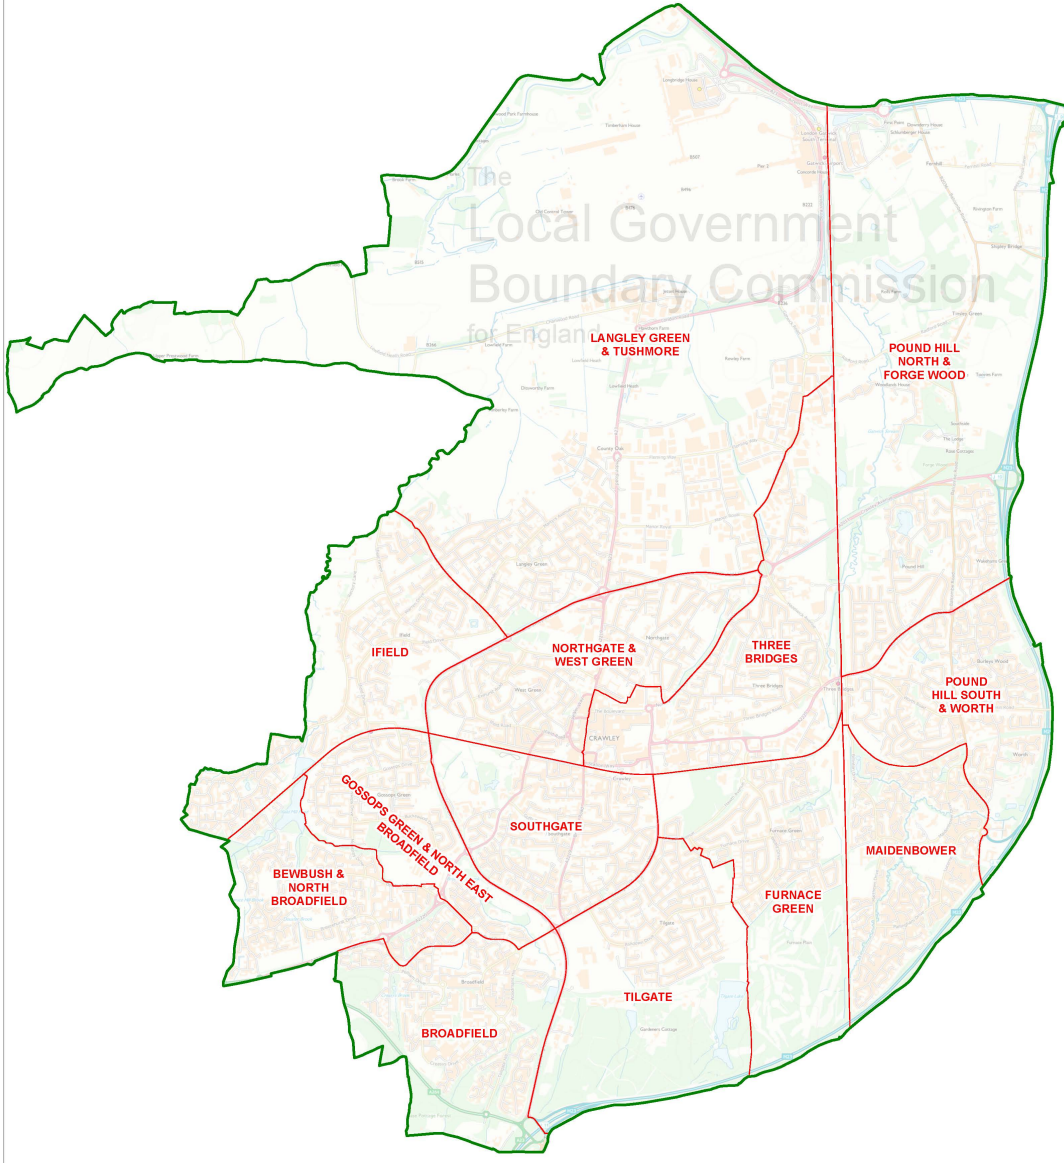

THE LOCAL GOVERNMENT BOUNDARY COMMISSION FOR ENGLAND
ELECTORAL REVIEW OF CRAWLEY
Final recommendations for ward boundaries in the borough of Crawley October 2018
Sheet 1 of 1